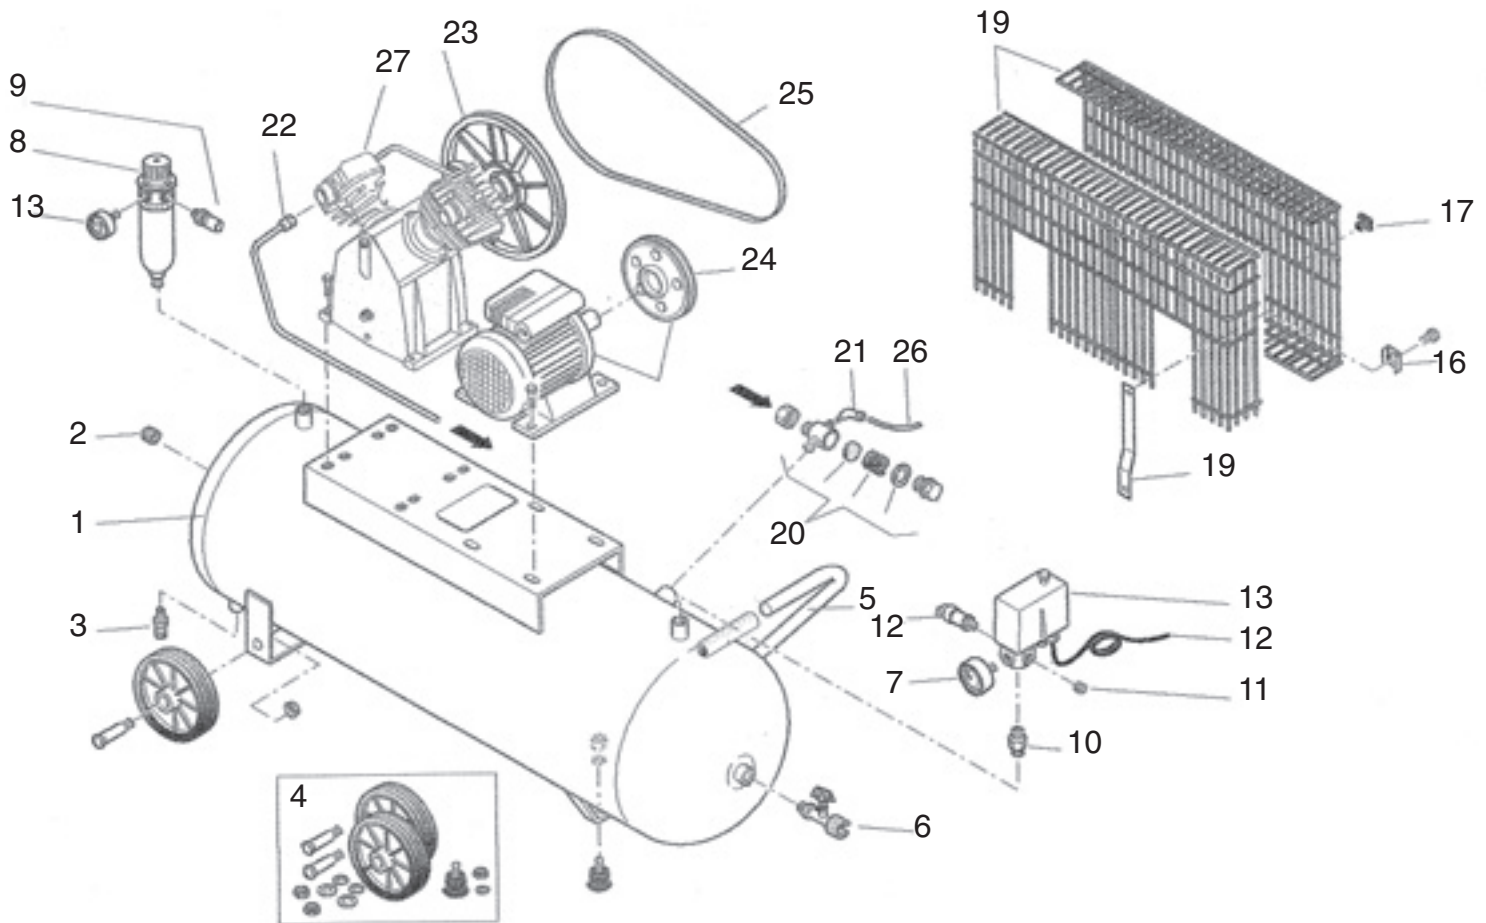

## SPARE PARTS LISTING & ASSEMBLY DRAWING 01/2005

KEY No.	PART No.	STOCK No.	DESCRIPTION
1	C012084000	78498	Oil viewing glass
2	C012022000	78499	Oil drain tap
3	C010127000	78500	O-Ring
4	C113175001	78501	Cylinder
5	C010057000	30616	O-Ring
6	C413175002	78502	Valve header plate
7	C116091014	28509	Head gasket
8	C014002041	73490	Screw
9	C116056009	78503	Conrod
10	C213115026	78504	Piston
11	C213115002	73483	Piston ring
12	C113172003	78505	Crankshaft
13	C015020000	78506	Circlip
14	C033027000	73476	Bearing
15	C017017007	78507	Screw
16	C113172002	78508	Front support
17	C033006000	78509	Bearing
18	C010183000	78510	Oil seal
19	C014001051	28573	Screw
20	C014005001	28572	Washer

KEY No.	PART No.	STOCK No.	DESCRIPTION
21	C013160010	38757	Flywheel
22	C014003018	36365	Nut
23	C113125043	78511	Stud bolt
24	C113172007	78512	O-Ring
25	C113115025	73485	Piston pin
26	C015002000	78513	Circlip
27	C011117001	78256	'L' Joint
28	C011117000	73418	Compression ring
29	C011117002	78257	Locknut
30	C113175003	78514	Head
31	C113175006	78515	Connection tube
32	C199437000	78258	Lock nut
33	C011000122	78516	Union 'T' piece
34	C317007001	78517	Intake filter
35	C012047000	78518	Oil filler tap
36	C010024000	30678	O-Ring
37	C312047000	78519	Filler tap assembly
38	C113172009	78520	Oil tap spacer
39	C13172001	78521	Crankcase

# 150 LITRE COMPRESSOR TANK ASSEMBLY

■ STOCK No.77897.

■ PART No.DA150/300B.

**SPARE PARTS LISTING & ASSEMBLY DRAWING 01/2005**

KEY No.	PART No.	STOCK No.	DESCRIPTION
1	C174049000V	78377	150L Tank
2	C011008000	31125	Plug
3	C022020000	28349	Drain cock
4	C474QH0050	78378	Wheel assemble kit
5	C020121000	52169	Handle
6	C322050000	78379	Line cock
7	C330054000	78380	Pressure gauge
8	C319174000	78381	Pressure reducer
9	C322107000	78238	Quick coupling
10	C199110140	52171	Connector
11	C111001000	78382	Plug
12	C172P05200	78383	Cable and plug
13	C321087000	78239	Pressure gauge
14	C047207000	78374	Safety valve