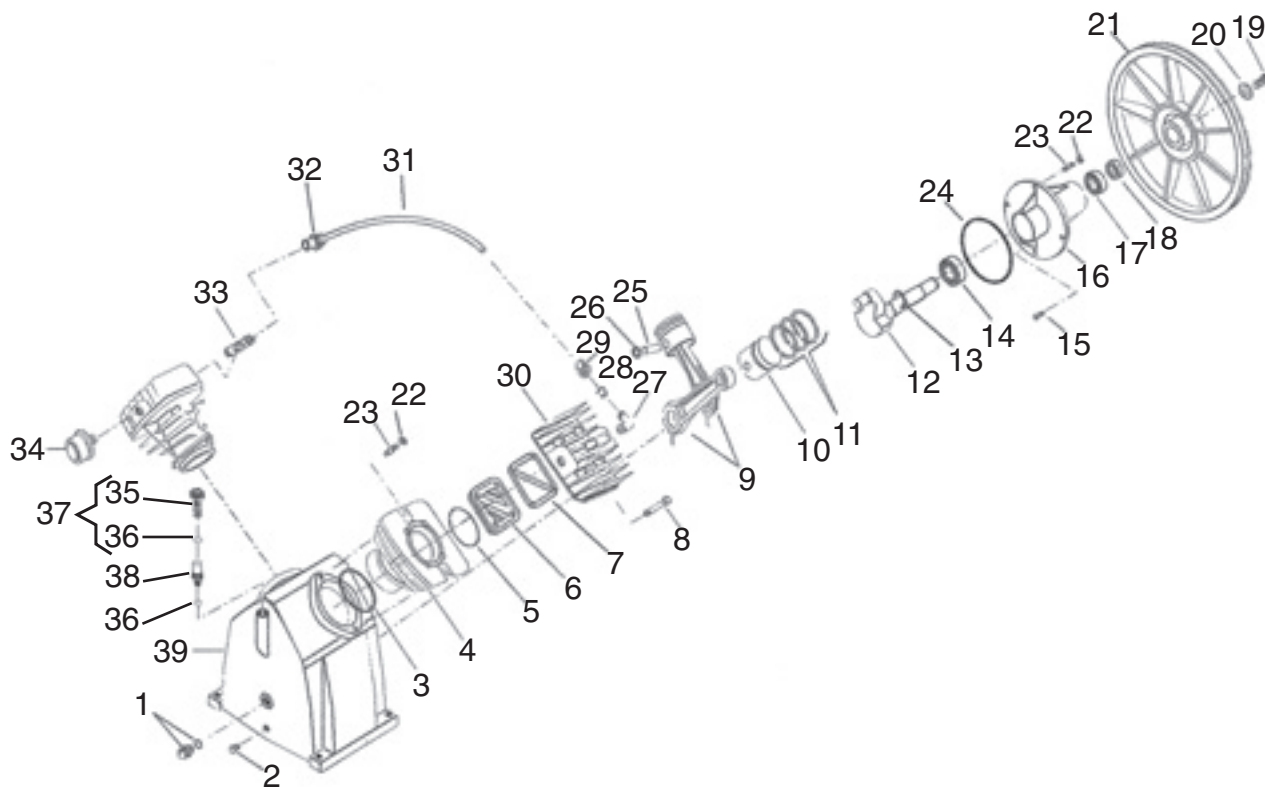

# 150 LITRE COMPRESSOR PUMP ASSEMBLY

■ STOCK No.77897.

■ PART No.DA150/300B.

## SPARE PARTS LISTING & ASSEMBLY DRAWING 01/2005

KEY No.	PART No.	STOCK No.	DESCRIPTION
1	C012084000	78498	Oil viewing glass
2	C012022000	78499	Oil drain tap
3	C010127000	78500	O-Ring
4	C113175001	78501	Cylinder
5	C010057000	30616	O-Ring
6	C413175002	78502	Valve header plate
7	C116091014	28509	Head gasket
8	C014002041	73490	Screw
9	C116056009	78503	Conrod
10	C213115026	78504	Piston
11	C213115002	73483	Piston ring
12	C113172003	78505	Crankshaft
13	C015020000	78506	Circlip
14	C033027000	73476	Bearing
15	C017017007	78507	Screw
16	C113172002	78508	Front support
17	C033006000	78509	Bearing
18	C010183000	78510	Oil seal
19	C014001051	28573	Screw
20	C014005001	28572	Washer

KEY No.	PART No.	STOCK No.	DESCRIPTION
21	C013160010	38757	Flywheel
22	C014003018	36365	Nut
23	C113125043	78511	Stud bolt
24	C113172007	78512	O-Ring
25	C113115025	73485	Piston pin
26	C015002000	78513	Circlip
27	C011117001	78256	'L' Joint
28	C011117000	73418	Compression ring
29	C011117002	78257	Locknut
30	C113175003	78514	Head
31	C113175006	78515	Connection tube
32	C199437000	78258	Lock nut
33	C011000122	78516	Union 'T' piece
34	C317007001	78517	Intake filter
35	C012047000	78518	Oil filler tap
36	C010024000	30678	O-Ring
37	C312047000	78519	Filler tap assembly
38	C113172009	78520	Oil tap spacer
39	C13172001	78521	Crankcase

# 150 LITRE COMPRESSOR TANK ASSEMBLY

■ STOCK No.77897.

■ PART No.DA150/300B.

**SPARE PARTS LISTING & ASSEMBLY DRAWING 01/2005**

KEY No.	PART No.	STOCK No.	DESCRIPTION
1	C174049000V	78377	150L Tank
2	C011008000	31125	Plug
3	C022020000	28349	Drain cock
4	C474QH0050	78378	Wheel assemble kit
5	C020121000	52169	Handle
6	C322050000	78379	Line cock
7	C330054000	78380	Pressure gauge
8	C319174000	78381	Pressure reducer
9	C322107000	78238	Quick coupling
10	C199110140	52171	Connector
11	C111001000	78382	Plug
12	C172P05200	78383	Cable and plug
13	C321087000	78239	Pressure gauge
14	C047207000	78374	Safety valve