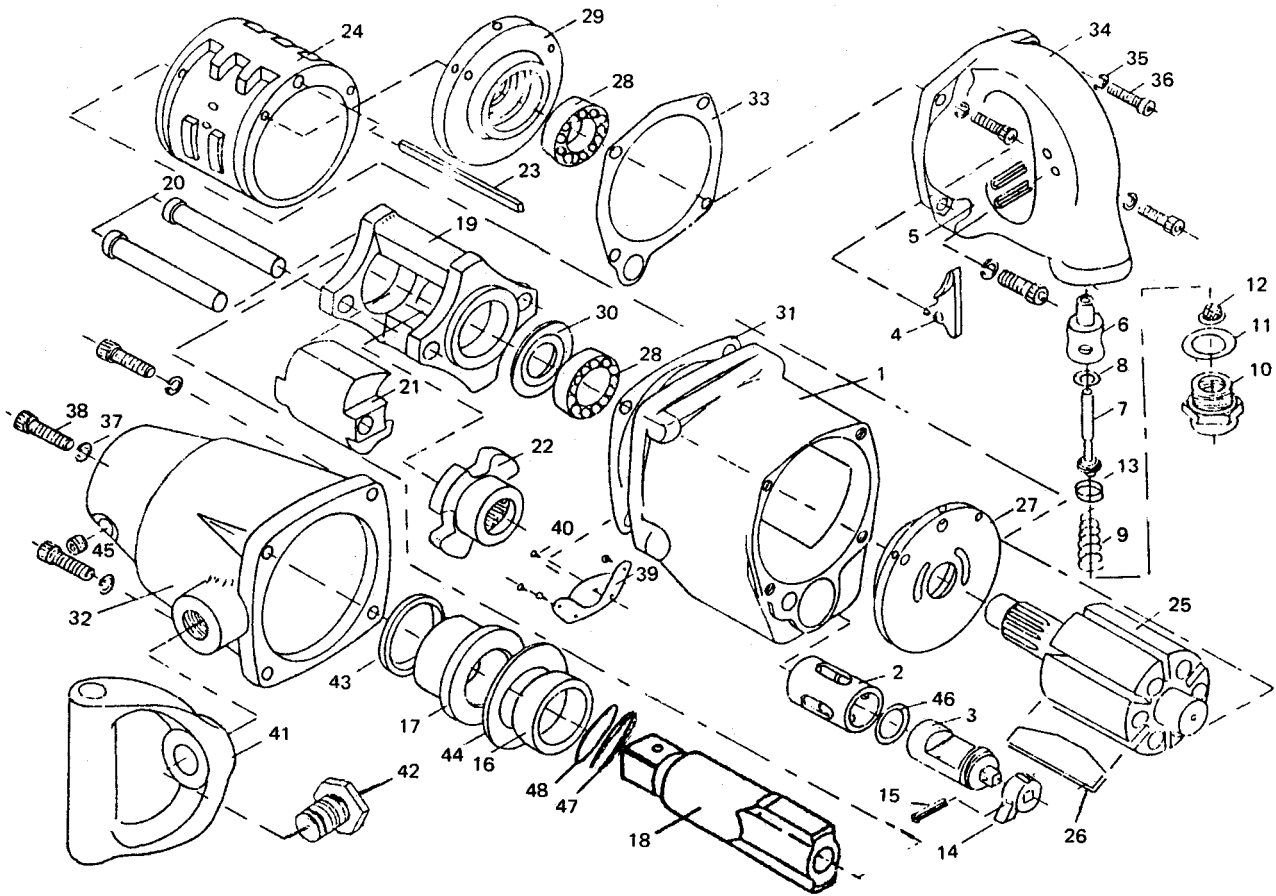

PARTS LISTING

MACHINE: 1" TWO-HAMMER IMPACT WRENCH

MACHINE STOCK No.21661.

MACHINE PART No.4230.

04/2001

KEY No.	PART No.	STOCK No.	DESCRIPTION
1	Y4230	21752	Motor Housing
2	Y4230	25735	Bushing
3	Y4230	21753	Valve
4	Y4230	21754	Trigger
5	Y4230	21755	Pin (2)
6	Y4230	25736	Bushing
7	Y4230	27013	Stem
8	Y4230	21756	O-ring
9	Y4230	21757	Spring
10	Y4230	22179	Hose Adaptor
11	Y4230	21758	Gasket
12	Y4230	25737	Screen
13	Y4230	21759	O-ring
14	Y4230	21760	Lever
15	Y4230	25738	Roller Pin
16	Y4230	21761	Flange
17	Y4230	21762	Anvil Bushing
18	Y4230	21763	Anvil, 1" Length
19	Y4230	25740	Hammer Cage
20	Y4230	21764	Hammer Pin (2)
21	Y4230	21765	Hammer Dog (2)
22	Y4230	25741	Drive Cam
23	Y4230	25742	Pin
24	Y4230	25743	Cylinder

KEY No.	PART No.	STOCK No.	DESCRIPTION
25	Y4230	21766	Rotor
26	Y4230	21767	Blade (6)
27	Y4230	21768	Front End Plate
28	Y4230	25744	Ball Bearing (2)
29	Y4230	21769	Rear End Plate
30	Y4230	25745	Spacer
31	Y4230	21770	Gasket
32	Y4230	22178	Clutch Housing
33	Y4230	21771	Gasket
34	Y4230	22183	Handle
35	Y4230	21772	Lock Washer (4)
36	Y4230	21773	Cap Screw (4)
37	Y4230	21774	Lock Washer (4)
38	Y4230	21775	Cap Screw (4)
39	Y4230	25746	Exhaust Deflector
40	Y4230	25748	Screw (4)
41	Y4230	25749	Dead Handle
42	Y4230	25750	Bolt
43	Y4230	21776	Oil Seal
44	Y4230	21777	Washer
45	Y4230	25751	Screw
46	Y4230	21778	O-ring
47	Y4230	25420	Anvil Collar
48	Y4230	25421	O-ring